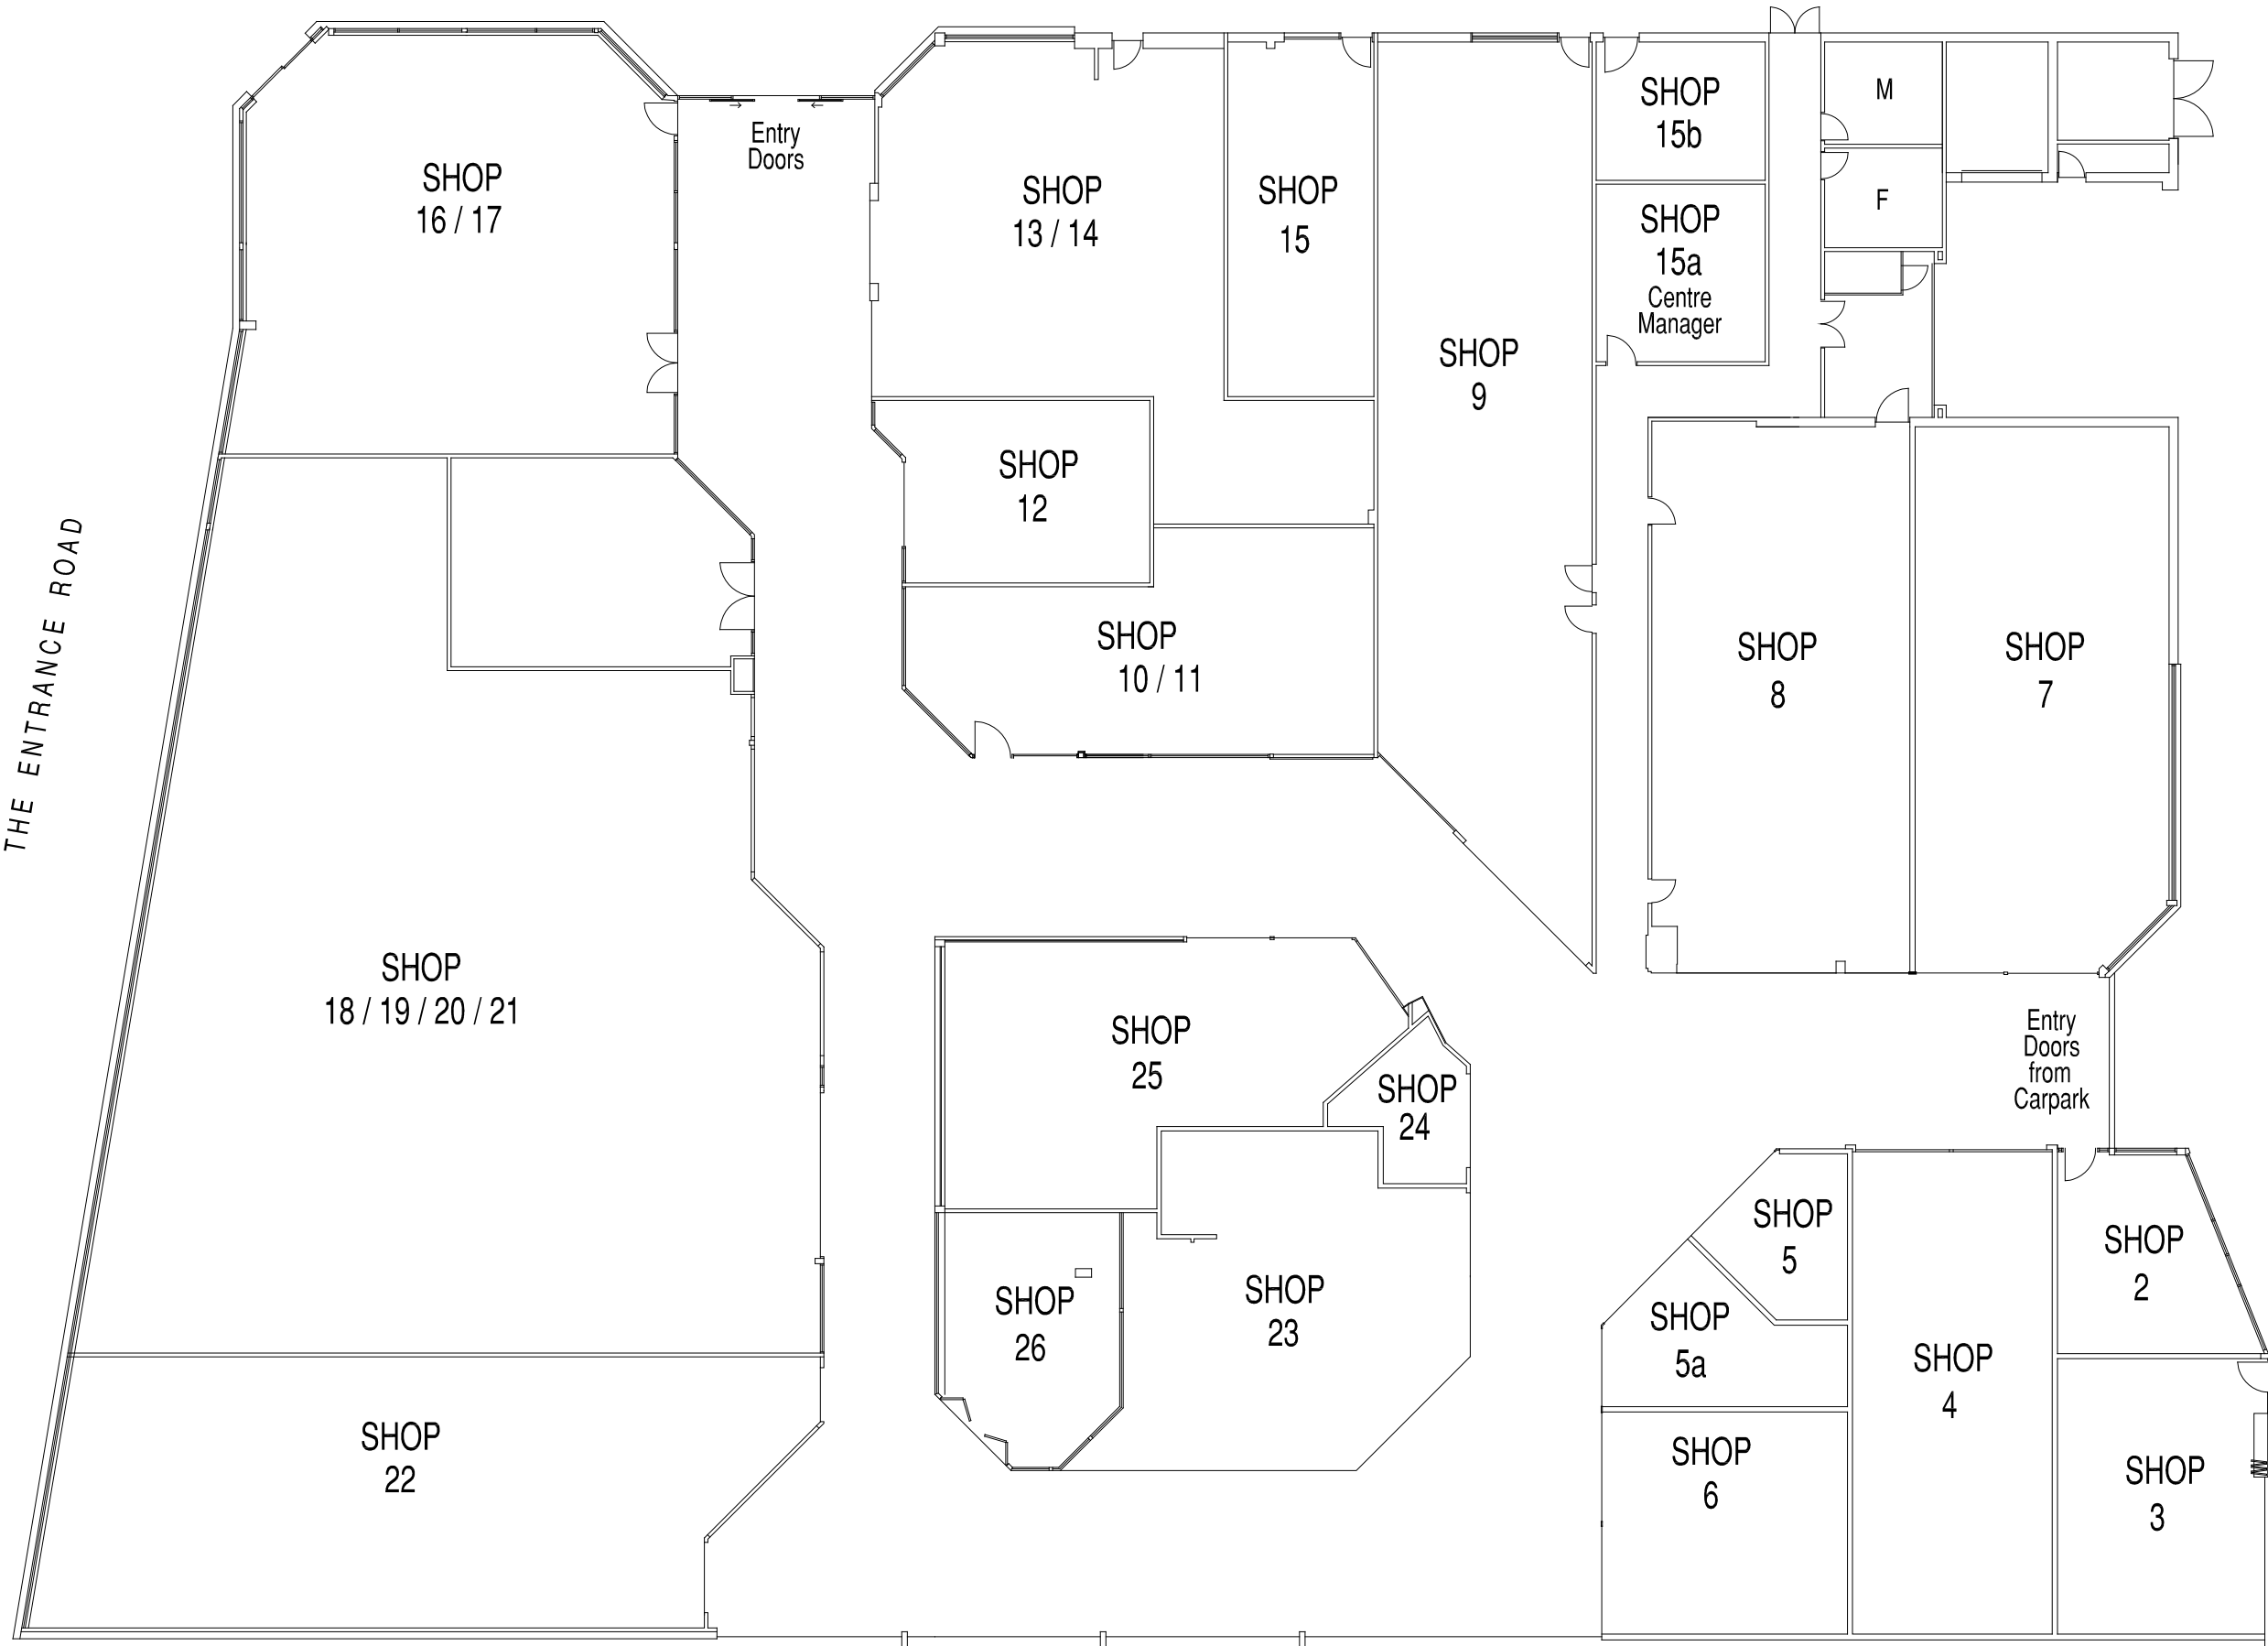

DENING STREET

THE ENTRANCE, NSW

This Plan of Lakeside Plaza Shopping Centre should be used as a guide only. Lakeside Plaza Shopping Centre Agents and its Owners bear no responsibility for any changes that may occur.

Scale: 1:200 @ A3  
1:100 @ A1  
Date: November 2015

THE ENTRANCE ROAD

COLES SUPERMARKET SHOP 1